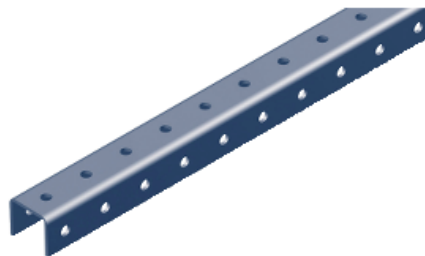

## Characteristics

## Defem - U-bar - B60 - steel, electro-galvanized - 800 mm

### Complementary

Shape	U-shape
Material	Steel, electro-galvanized
Atmospheric-corrosivity category	C1
Width	40 mm
Height	35 mm
Length	800 mm
Product weight	180 kg / set of 100