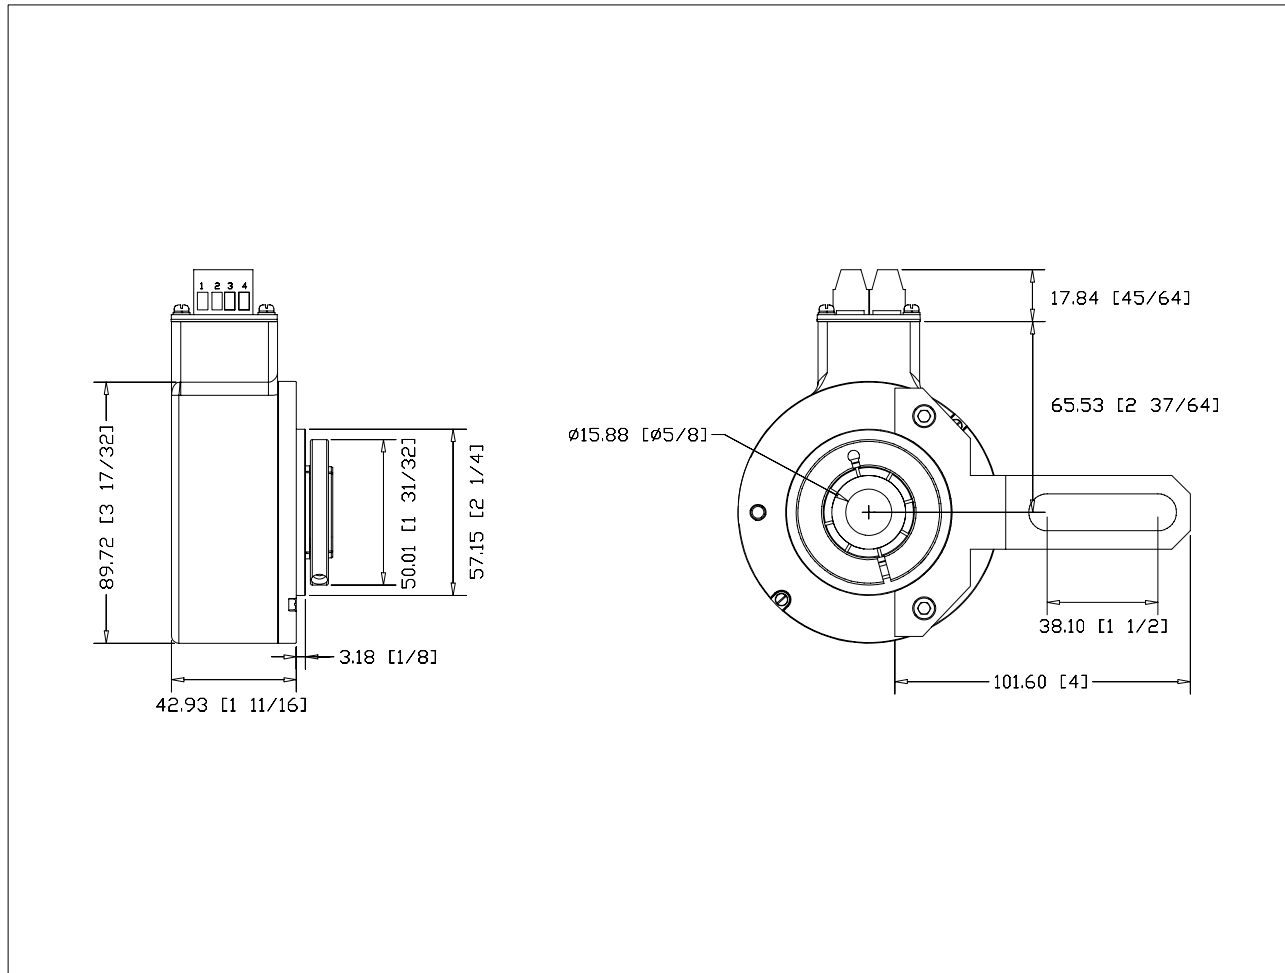

844D-*

Hollow Shaft Terminal Model

Allen-Bradley 844D-A5AC3CS