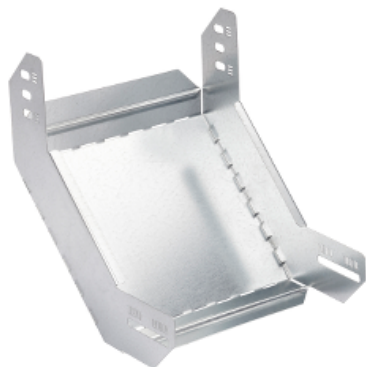

Product data sheet

Characteristics

CSU36234072

Stago - internal riser flat - 60x400 mm - steel - pre-galvanized - RAL9010

Main

Range of product	Stago
Product or component type	Riser

Complementary

Operating angle	90 °
Direction change type	Vertical
Inner radius	180 mm
Adjustment	Foldable
Product destination	KG281 cable tray 60 mm height and 400 mm width
Fixing mode	By screw
Material	Steel, pre-galvanized (RAL 9010)
Atmospheric-corrosivity category	C2
Product weight	0.907 kg