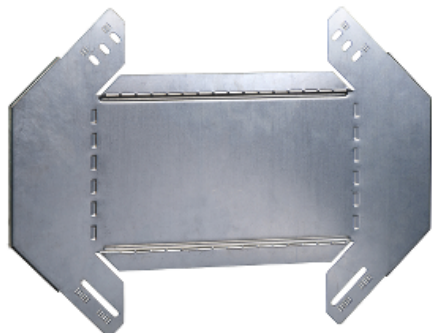

Product data sheet

Characteristics

CSU86223006

Stago - external riser fixed - 60x300 mm - sheet steel - zinc+ - T=1.5 mm

Main

Range of product	Stago
Range	Stago
Product or component type	Riser

Complementary

Operating angle	90 °
Direction change type	Vertical
Adjustment	Fixed
Product destination	KB184 Zinc+ cable tray 60 mm height and 300 mm width
Fixing mode	By screw
Thickness	1.5 mm

CSU86223006