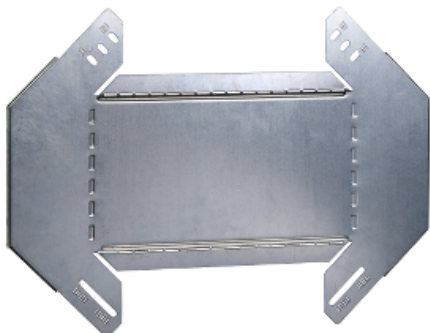

# CSU86225006

Stago - external riser fixed - 60x500 mm - sheet steel - zinc+ - T=1.5 mm

### Main

Range of product	Stago
Range	Stago
Product or component type	Riser

### Complementary

Operating angle	90 °
Direction change type	Vertical
Adjustment	Fixed
Product destination	KB184 Zinc+ cable tray 60 mm height and 500 mm width
Fixing mode	By screw
Thickness	1.5 mm