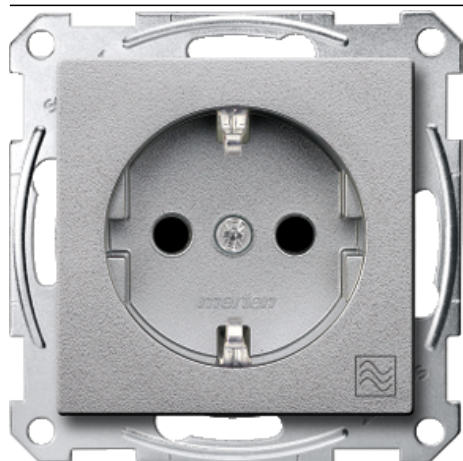

### Characteristics

MTN2356-0460  
SCHUKO socket - outlet marked  
Microwave, shut., screwl.term.,  
aluminium, SystemM

### Main

Range of product	Merten System M
Aesthetic name	M-Star M-Plan M-Smart M-Plan glass System M M-Elegance M-Arc
Product or component type	Power socket-outlet
Device presentation	Mechanism with central plate
Outlet standard	German
Socket additional information	Shuttered
Market segment	Residential Small commercial

### Complementary

Supply frequency	50 Hz
Outlet poles configuration	2P + E
Number of gangs	1 gang
Wiring device mounting	Flush
Fixing mode	By screws and claws
[In] rated current	16 A
[Ue] rated operational voltage	250 V
Colour tint	Aluminium glossy
Connections - terminals	Screwless terminals
Material	Polycarbonate brilliant