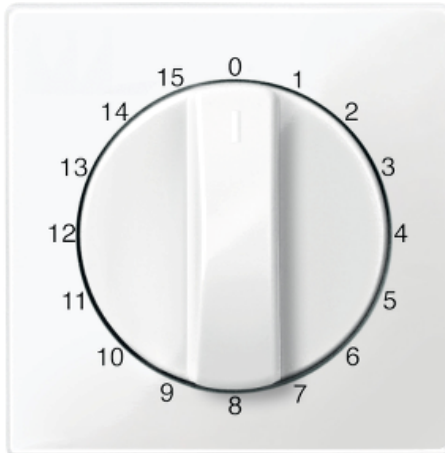

Product data sheet

Characteristics

MTN567419

Central plate for time switch insert, 15 min, polar white, glossy, System M

Main

Range of product	Merten System M
Aesthetic name	M-Arc M-Elegance M-Plan M-Plan glass M-Smart M-Star System M
Product or component type	Cover plate with toggle
Product destination	Button Switch

Complementary

Fixing mode	By clamp
Colour tint	Polar white glossy
Colour code	RAL 9010
Material	Polycarbonate brilliant

Environment

IP degree of protection	IP20
Environmental health and issues	Halogen free