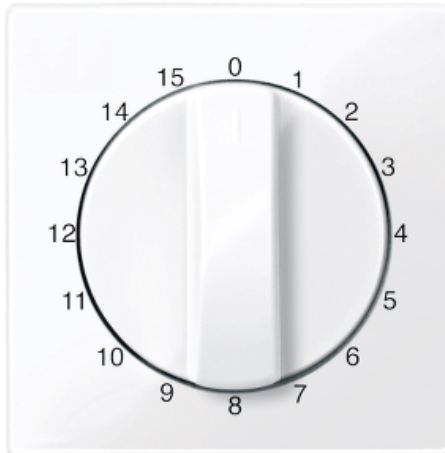

Product data sheet

Characteristics

MTN567425

Central plate for time switch insert, 15 min, active white, glossy, System M

Main

Range of product	Merten System M
Aesthetic name	System M M-Star M-Plan M-Arc M-Elegance M-Plan glass M-Smart
Product or component type	Cover plate with toggle
Product destination	Button Switch

Complementary

Fixing mode	By clamp
Colour tint	Active white glossy
Colour code	RAL 9016
Material	Polycarbonate brilliant
Surface treatment	Antibacterial

Environment

IP degree of protection	IP20
Environmental health and issues	Halogen free