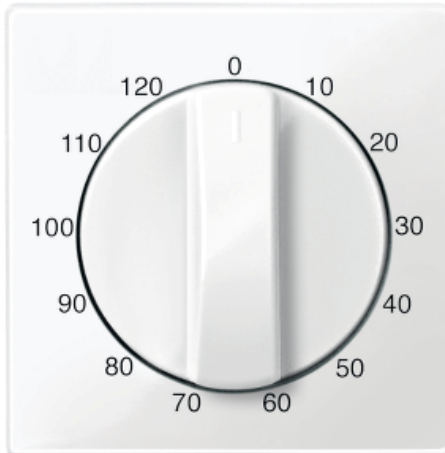

Product data sheet

Characteristics

MTN567519

Central plate for time switch insert, 120 min, polar white, glossy, System M

Main

Range of product	Merten System M
Aesthetic name	M-Arc M-Elegance M-Plan M-Plan glass M-Smart M-Star System M
Product or component type	Cover plate with toggle
Product destination	Button Switch

Complementary

Fixing mode	By clamp
Colour tint	Polar white glossy
Colour code	RAL 9010
Material	Polycarbonate brilliant

Environment

IP degree of protection	IP20
Environmental health and issues	Halogen free