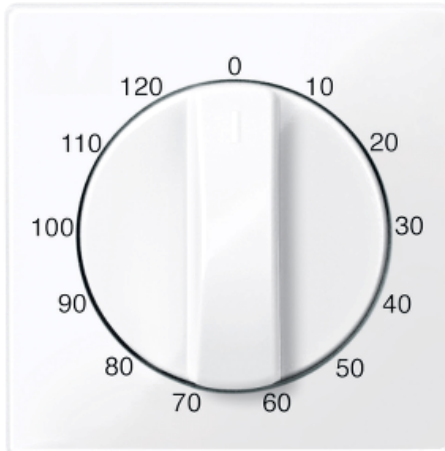

Product data sheet

Characteristics

MTN567525

Central plate for time switch insert, 120 min, active white, glossy, System M

Main

Range of product	Merten System M
Aesthetic name	M-Arc M-Elegance M-Plan M-Plan glass M-Smart M-Star System M
Product or component type	Cover plate with toggle
Product destination	Button Switch

Complementary

Fixing mode	By clamp
Colour tint	Active white glossy
Colour code	RAL 9016
Material	Polycarbonate brilliant
Surface treatment	Antibacterial

Environment

IP degree of protection	IP20
Environmental health and issues	Halogen free