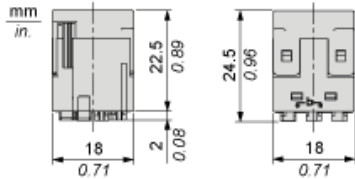

Main

Range of product	Harmony XB6E
Accessory / separate part type	Connector
Accessory / separate part category	Connection accessory

ZB6YF02

Fast-Connection Sockets

Dimensions

PC Board Dimensions in mm

ZB6YF02