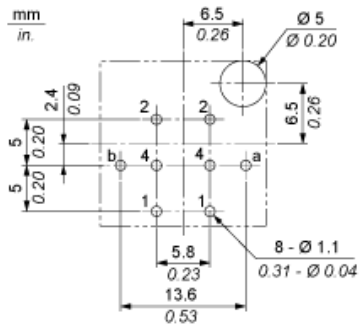

Main

Range of product	Harmony XB6E
Accessory / separate part type	Connector
Accessory / separate part category	Connection accessory

ZB6YF02

Fast-Connection Sockets

Dimensions

PC Board Dimensions in mm

ZB6YF02