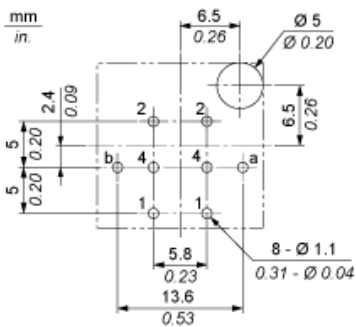

Main

Range of product	Harmony XB6E
Accessory / separate part type	Connector
Accessory / separate part category	Connection accessory

ZB6YF03

Fast-Connection Sockets

Dimensions

PC Board Dimensions in mm

ZB6YF03