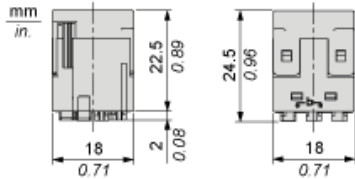

Main

Range of product	Harmony XB6E
Accessory / separate part type	Connector
Accessory / separate part category	Connection accessory

ZB6YF03

Fast-Connection Sockets

Dimensions

PC Board Dimensions in mm

ZB6YF03