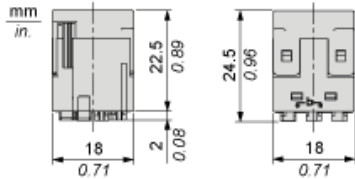

## Main

Range of product	Harmony XB6E
Accessory / separate part type	Connector
Accessory / separate part category	Connection accessory

# ZB6YF05

Fast-Connection Sockets

Dimensions

PC Board Dimensions in mm

ZB6YF05