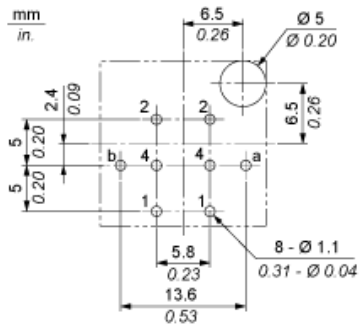

## Main

Range of product	Harmony XB6E
Accessory / separate part type	Connector
Accessory / separate part category	Connection accessory

# ZB6YF05

Fast-Connection Sockets

Dimensions

PC Board Dimensions in mm

ZB6YF05